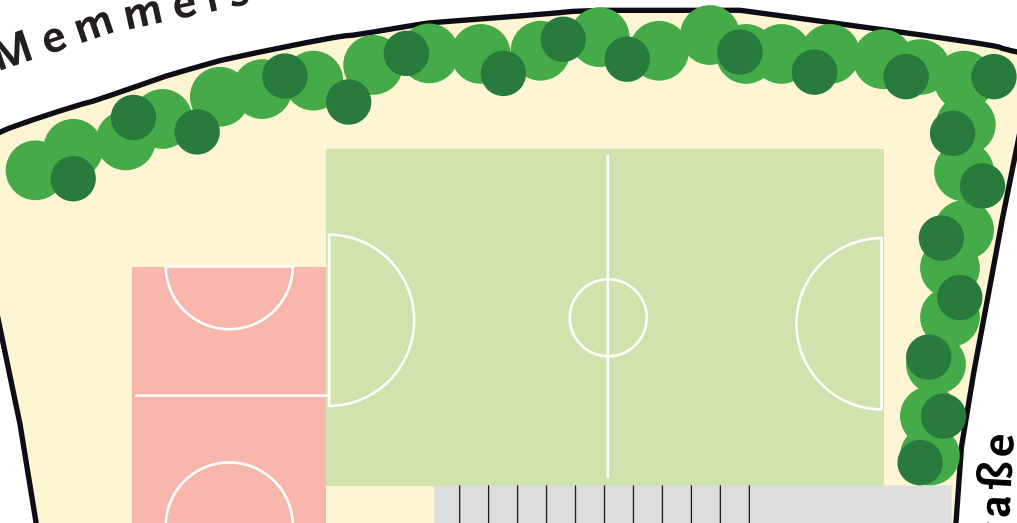

Bus stop "Feldkirchenstraße"

Bus to train station / city centre
departs from here

Memmeldorfer Straße

**Bus stop "Feld-
kirchenstraße"**

Bus from train
station / city centre
arrives here

Feldkirchenstraße

Am Heidelsteig

Main entrance

Feldkirchenstraße 21
96052 Bamberg
Germany

Bus stop "Universität"
Bus 931 to train station / city
centre arrives and departs
here

Bus stop "Kloster-Banz-Straße" Bus
901 to train station / city centre
departs from here (around the corner, 150m)