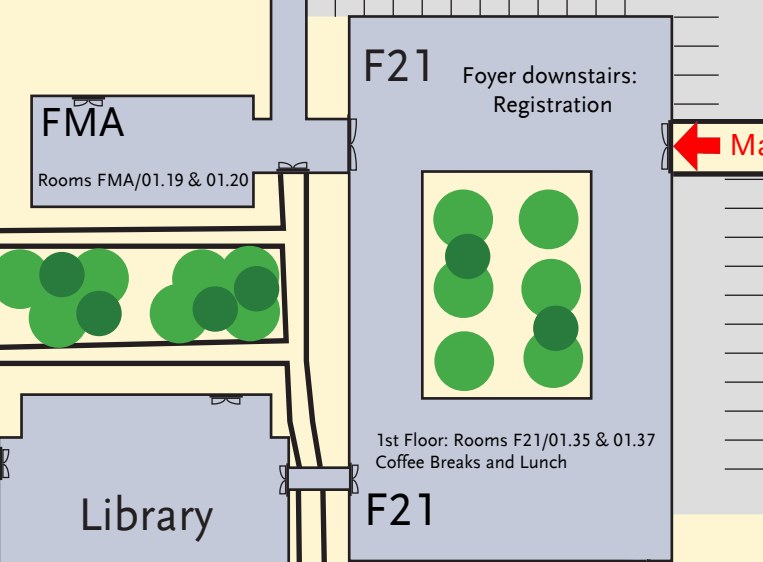

Main entrance

Feldkirchenstraße 21
96052 Bamberg
Germany

Bus stop "Universität"
Bus 931 to train station / city
centre arrives and departs
here

Bus stop "Kloster-Banz-Straße" Bus
901 to train station / city centre
departs from here (around the corner, 150m)