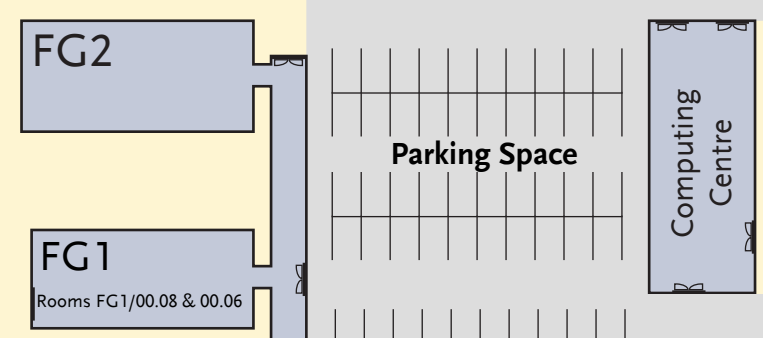

Bus stop "Feldkirchenstraße"

Bus to train station / city centre
departs from here

Memmeldorfer Straße

**Bus stop "Feld-
kirchenstraße"**

Bus from train
station / city centre
arrives here

Feldkirchenstraße

Am Heidelsteig